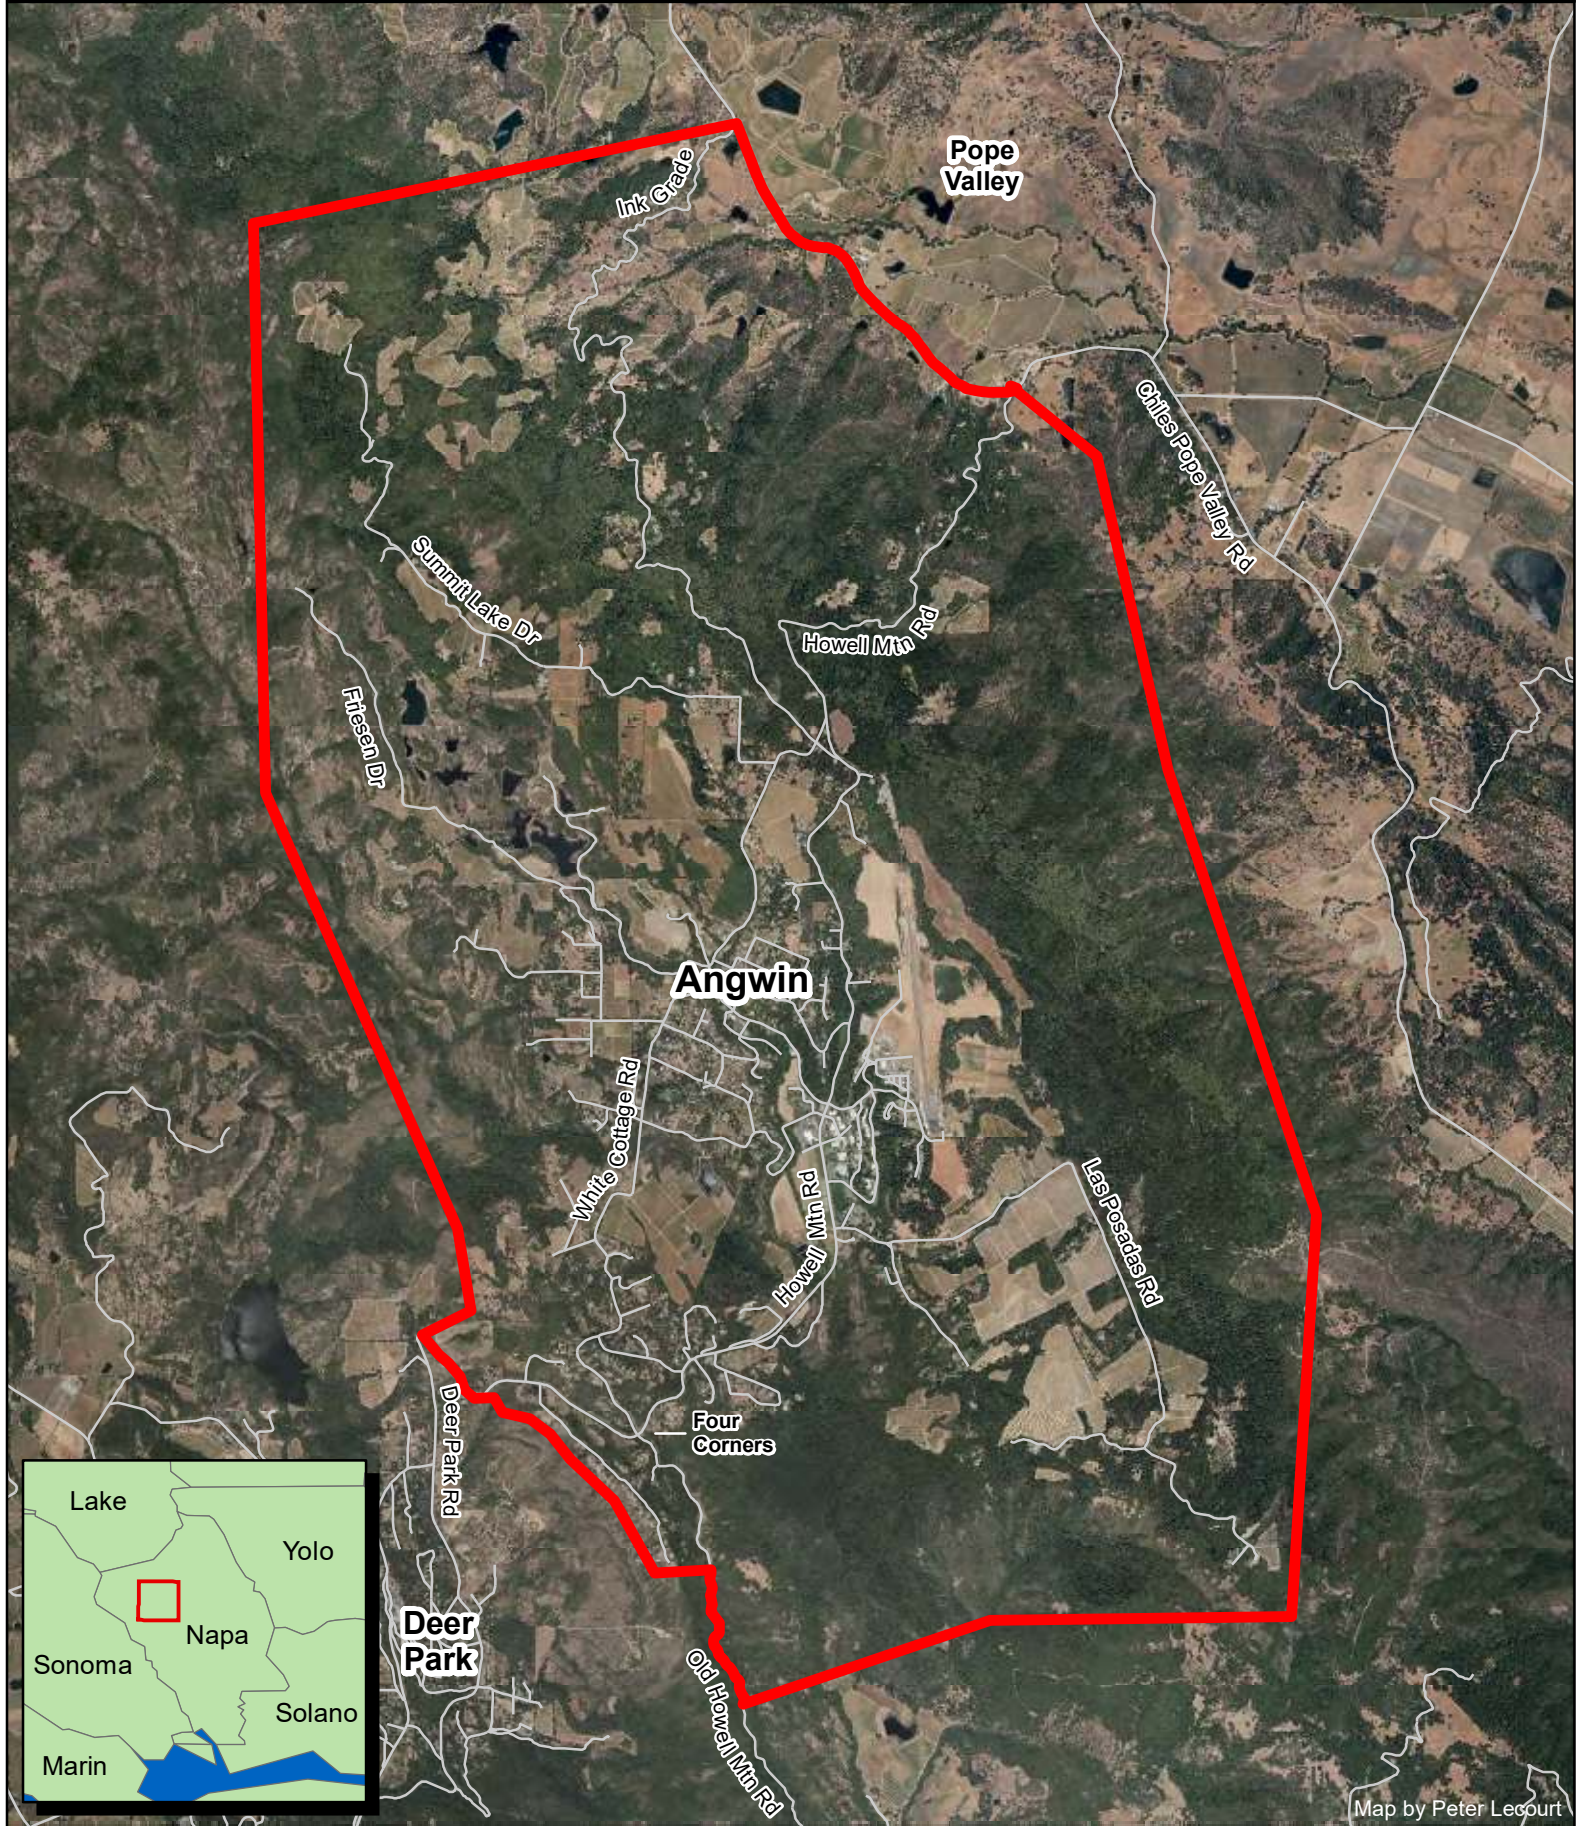

Angwin Fire Safe Council Boundary

Napa County
California

Map by Peter Lecourt

County Road

Angwin FSC

Population: 3,667
Area: 12,646 Acres