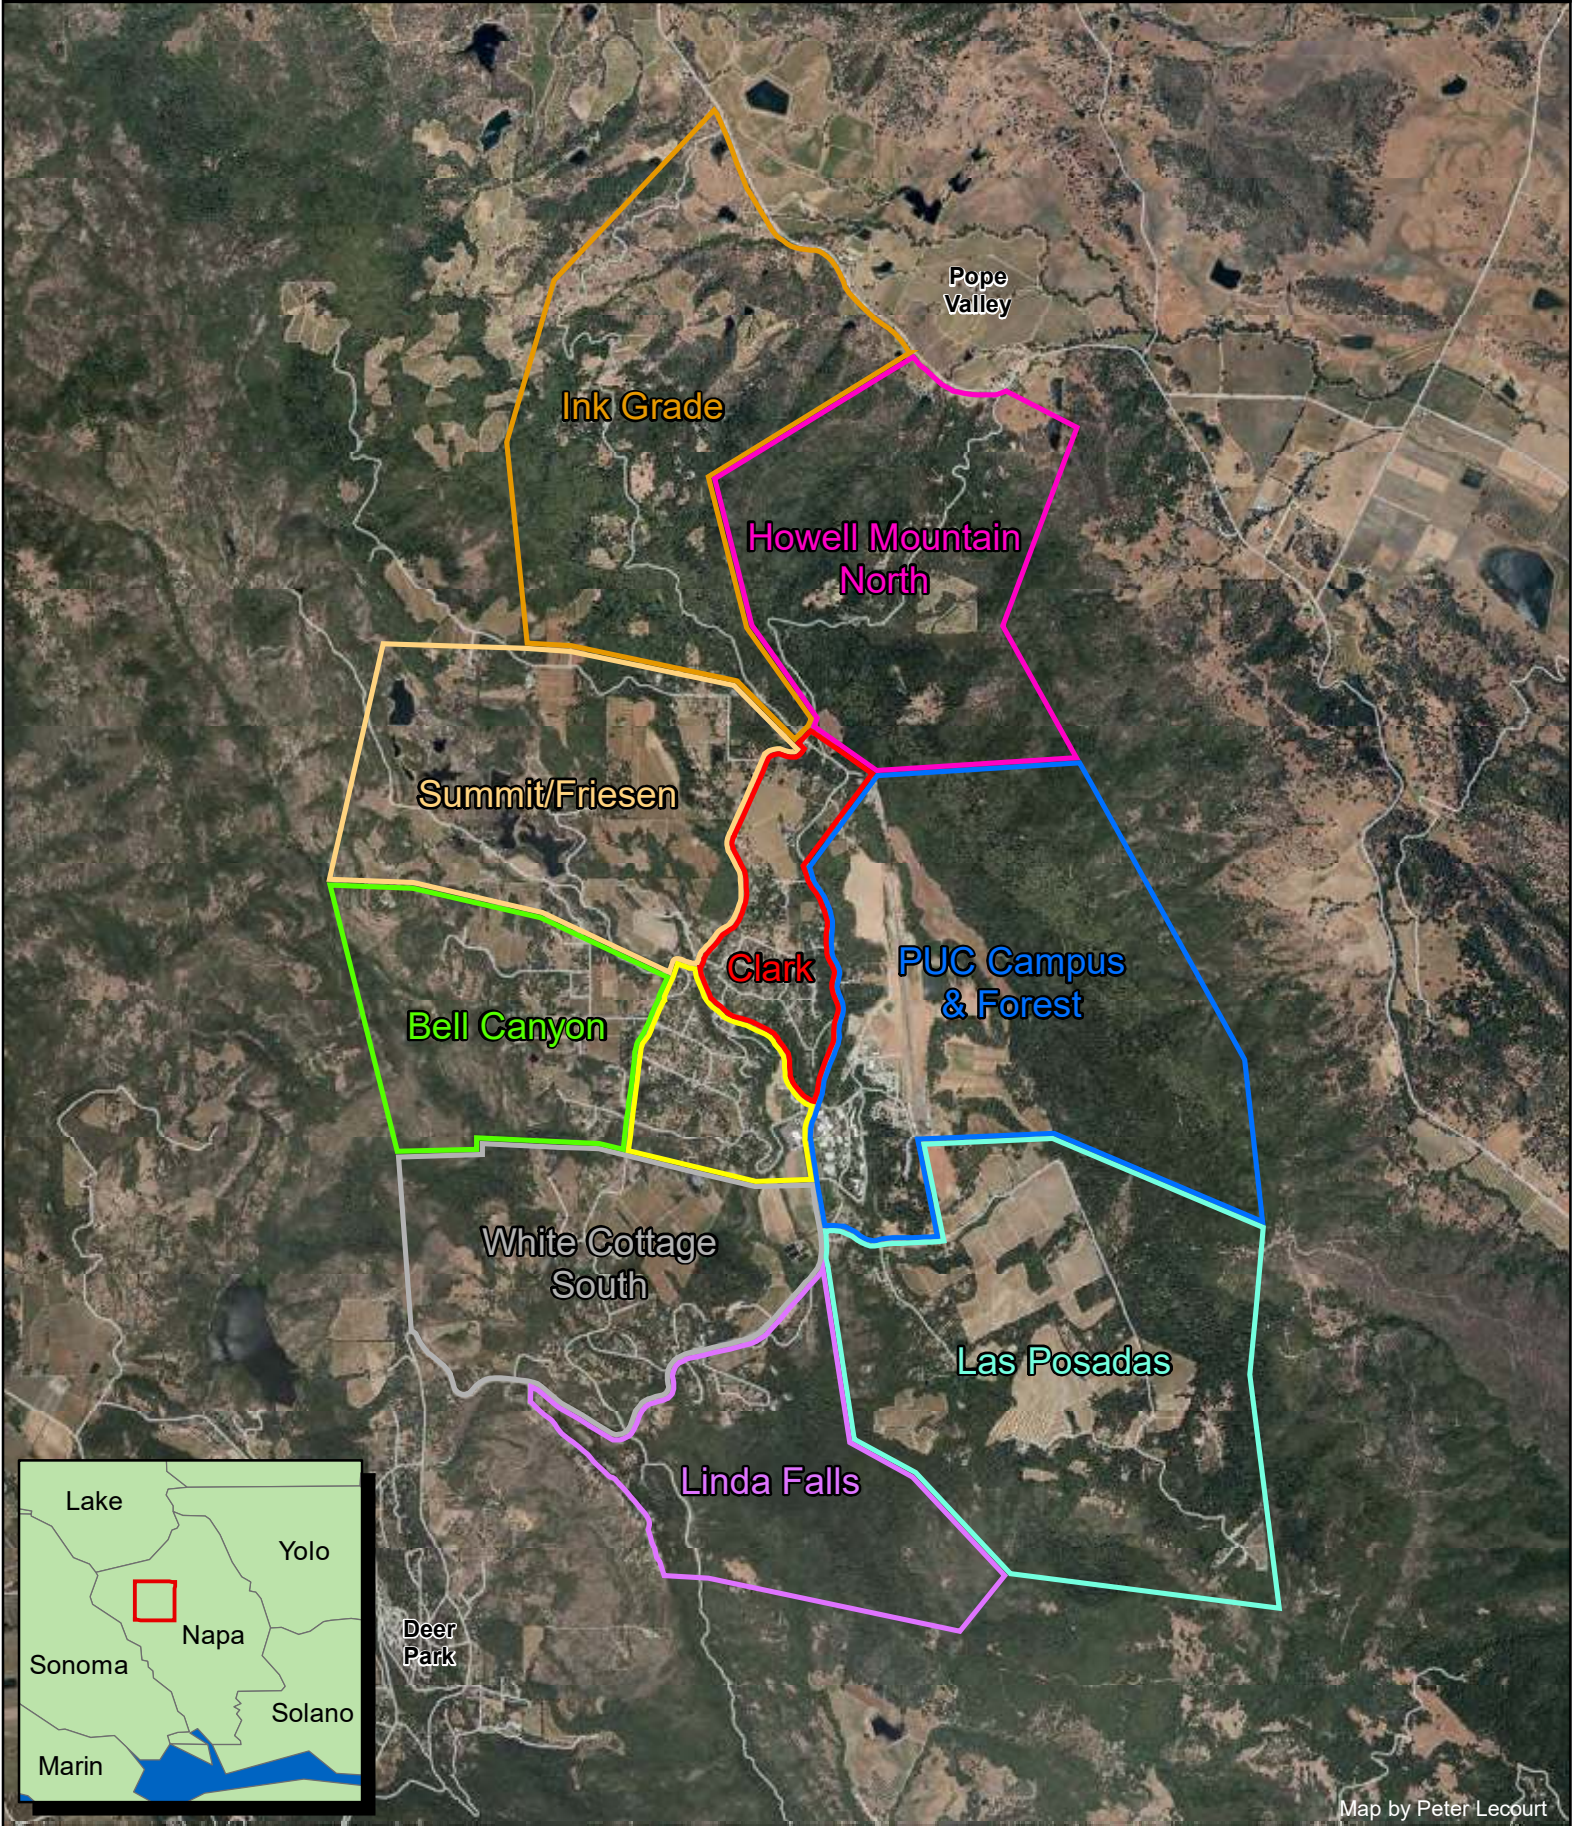

# Neighborhoods of the Angwin Fire Safe Council

Napa County  
California

Map by Peter Lecourt

Angwin Fire Safe Council Population: **3,667** Area: **12,415 Acres**