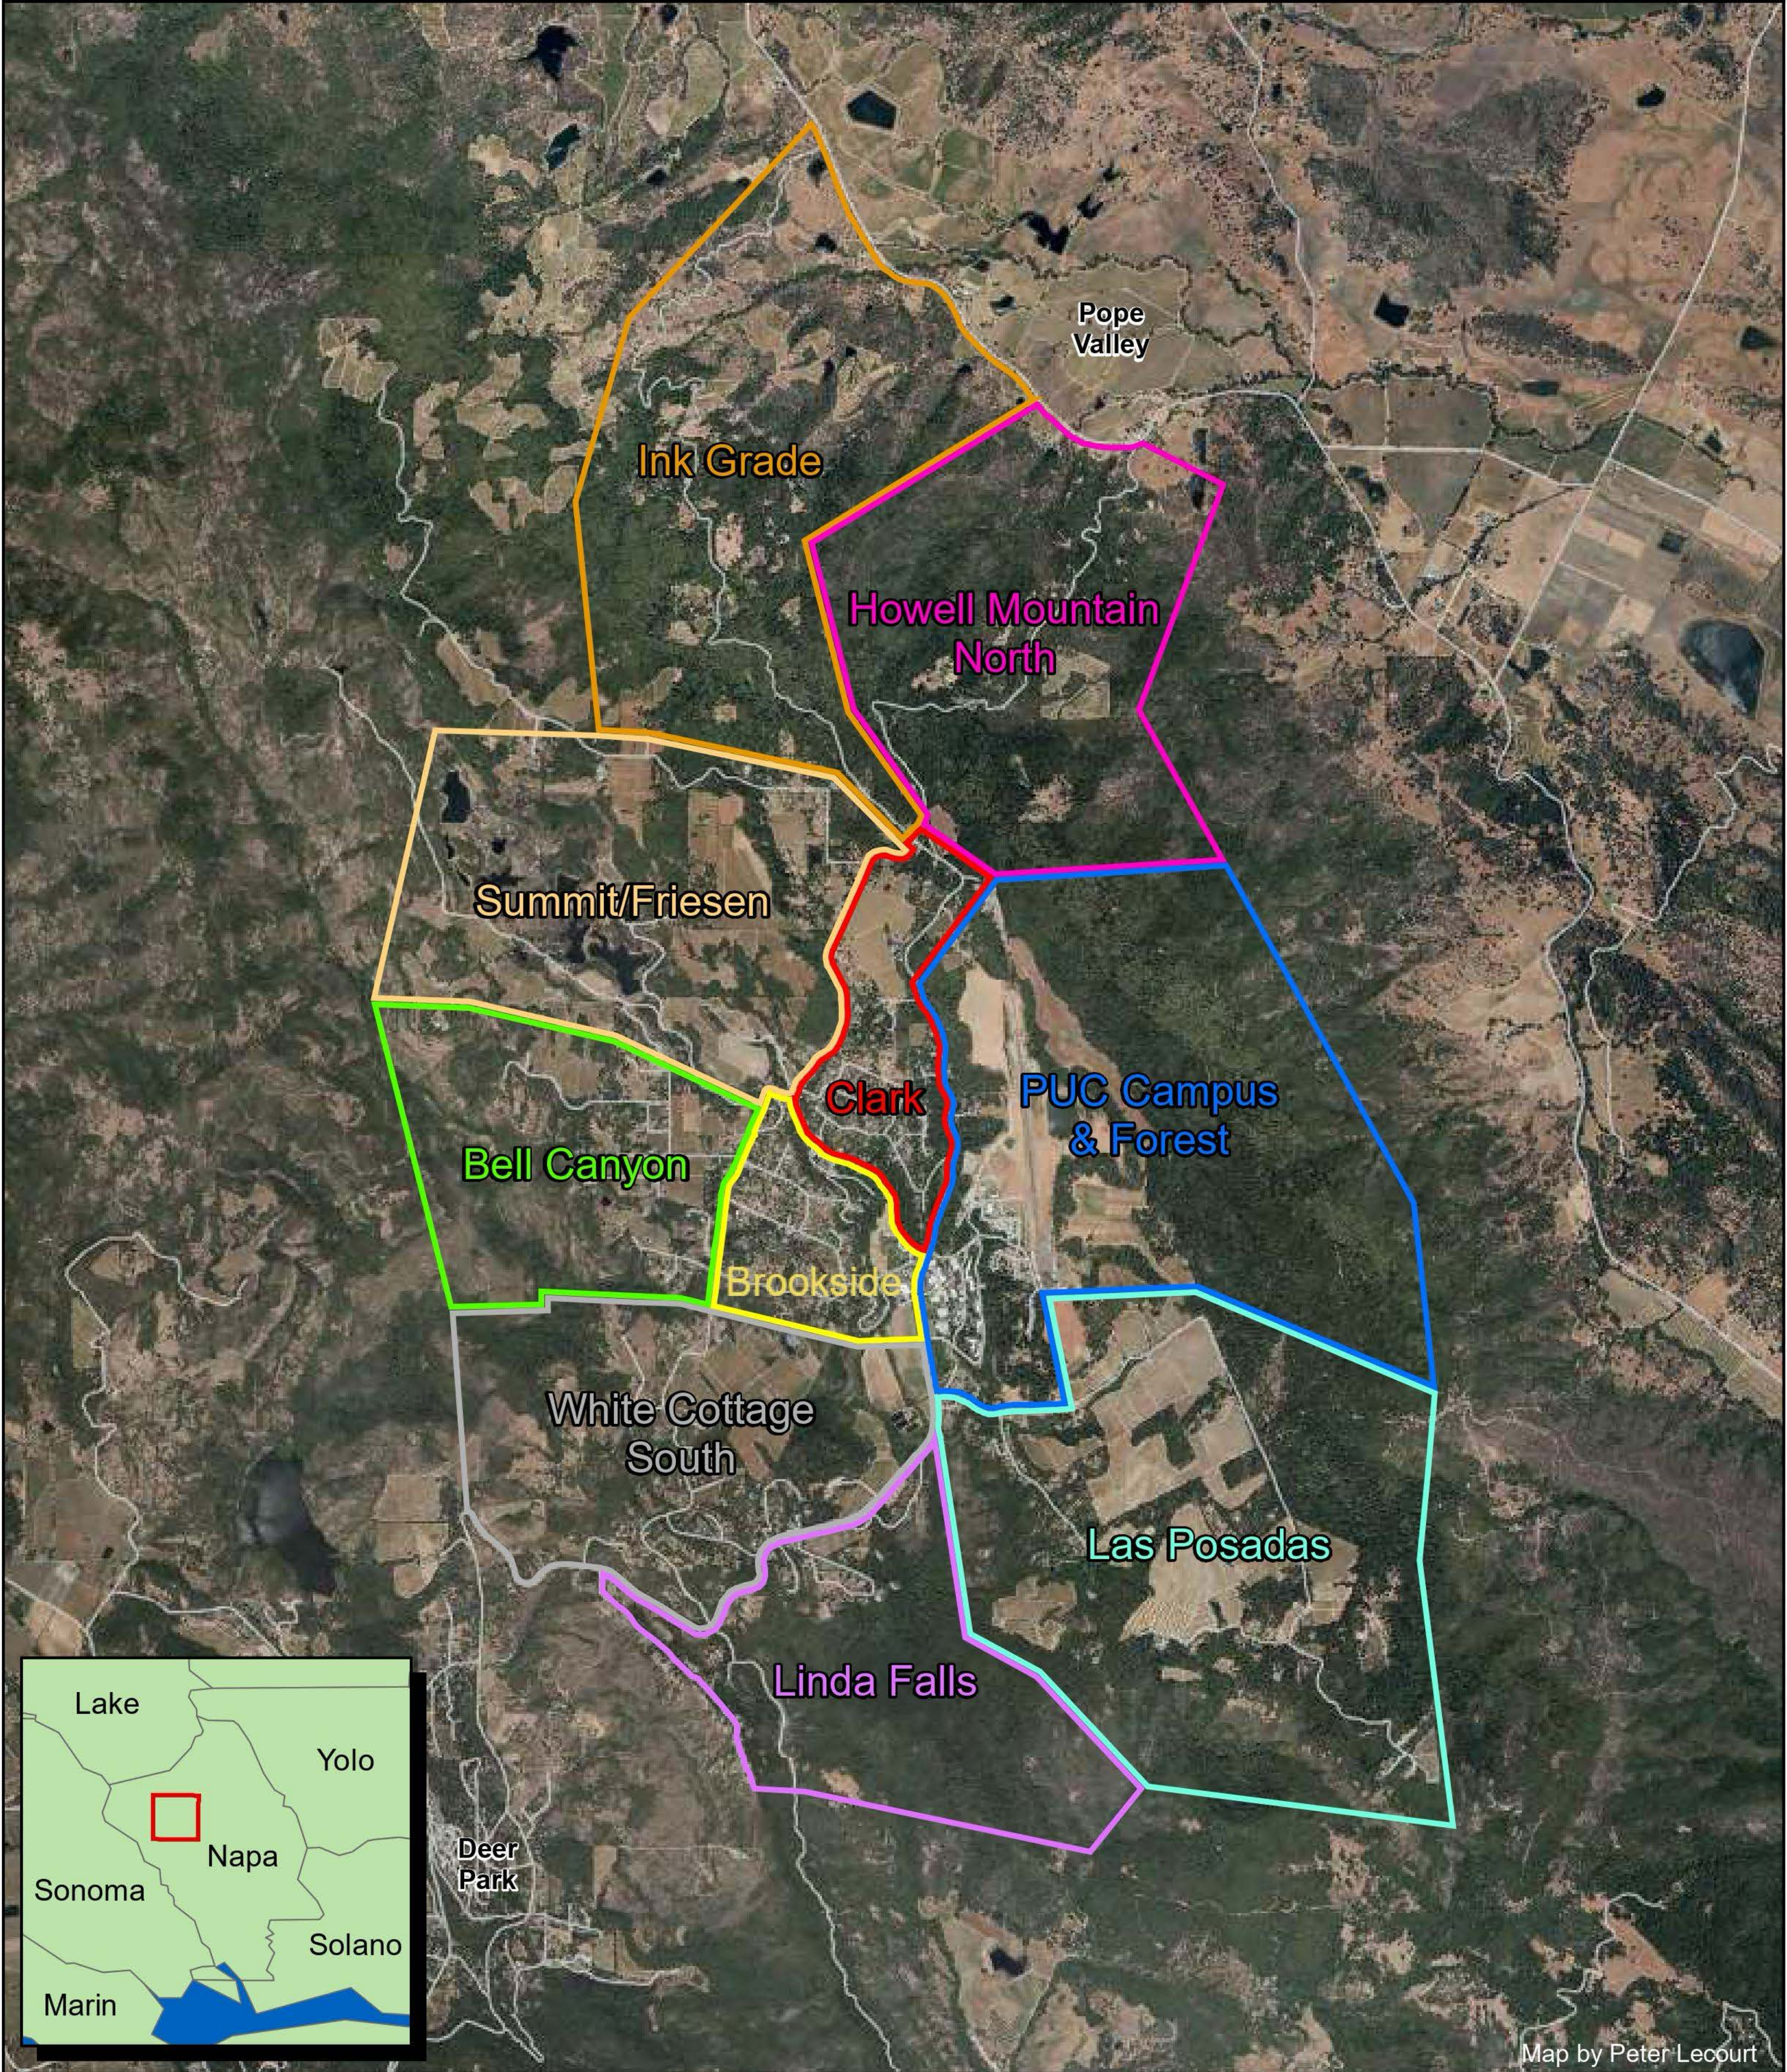

# Neighborhoods of the Angwin Fire Safe Council

Napa County  
California

Map by Peter Lecourt

Angwin Fire Safe Council Population: **3,667** Area: **12,415 Acres**